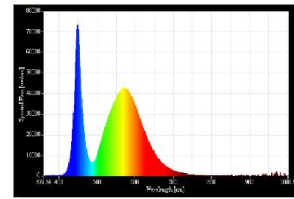

# LED Track Light PL-2813ATK(COB)

Cool White Spectrum

Warm White Spectrum

Specification:   

## Features :

- . High power LED for indoor use.
- . Good to replace any kind of track light or HID/CDM light.

LED TRACK LIGHT PL-2813ATK		
	Cool White	Warm White
Input Voltage	100 ~ 240Vac	
Power Consumption	28W	
Luminous Flux (Typ.)	<b>2,200 Lm</b>	<b>1,800 Lm</b>
C.R.I.	> 65	> 80
Color Temperature	5000K	3000K
<b>Luminance @ (1M, 24 degree)</b>	<b>7200 Lux</b>	<b>5400 Lux</b>
Power Factor	<b>0.9</b>	
Operation Temperature	-20°C ~ 40°C	
Life Time	30,000Hrs	
Beam Angle	<b>24 Degree</b>	
S/N Ratio	< 25 db at 50cm	
Warranty	2 years	