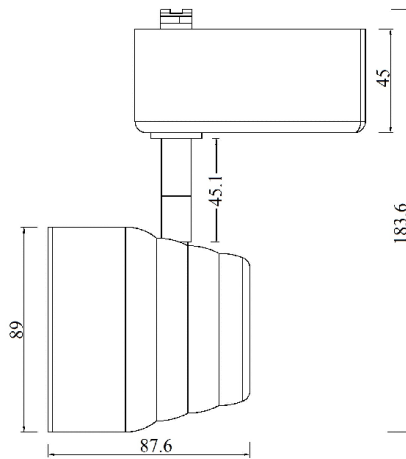

# LED Track Light PL-2813ATK(COB)

Cool White Spectrum

Warm White Spectrum

Specification:   

## Features :

- . High power LED for indoor use.
- . Good to replace any kind of track light or HID/CDM light.

LED TRACK LIGHT PL-2813ATK		
	Cool White	Warm White
Input Voltage	100 ~ 240Vac	
Power Consumption	28W	
Luminous Flux (Typ.)	<b>2,200 Lm</b>	<b>1,800 Lm</b>
C.R.I.	> 65	> 80
Color Temperature	5000K	3000K
<b>Luminance @ (1M, 24 degree)</b>	<b>7200 Lux</b>	<b>5400 Lux</b>
Power Factor	<b>0.9</b>	
Operation Temperature	-20°C ~ 40°C	
Life Time	30,000Hrs	
Beam Angle	<b>24 Degree</b>	
S/N Ratio	< 25 db at 50cm	
Warranty	2 years	