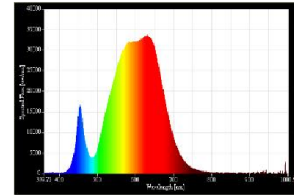

# LED Track Light PL-2813ATK(COB)

Cool White Spectrum

Warm White Spectrum

Specification:   

## Features :

- . High power LED for indoor use.
- . Good to replace any kind of track light or HID/CDM light.

LED TRACK LIGHT PL-2813ATK		
	Cool White	Warm White
Input Voltage	100 ~ 240Vac	
Power Consumption	28W	
Luminous Flux (Typ.)	<b>2,200 Lm</b>	<b>1,800 Lm</b>
C.R.I.	> 65	> 80
Color Temperature	5000K	3000K
<b>Luminance @ (1M, 24 degree)</b>	<b>7200 Lux</b>	<b>5400 Lux</b>
Power Factor	<b>0.9</b>	
Operation Temperature	-20°C ~ 40°C	
Life Time	30,000Hrs	
Beam Angle	<b>24 Degree</b>	
S/N Ratio	< 25 db at 50cm	
Warranty	2 years	